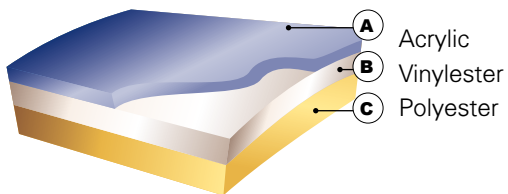

## PASSION SPAS PRECISION ENGINEERING

**Design and construction that make Passion Spas the best in structural integrity.**

Passion Spas are designed to perform and built to last. Quality components and precise manufacturing combine to create one of the most fully featured and innovative spas available. Our acrylic shell is reinforced with vinyl-ester resin laminates that are applied by hand. The shell is supported by a durable synthetic support structure that will ensure that you can enjoy your spa for years to come. The entire base of the spa is enclosed with our Everlast synthetic floor support, providing integral seat supports and structural integrity. Passion Spas deliver superior design, quality components, and experienced craftsmanship in a spa that will provide you and your family with years of enjoyment.