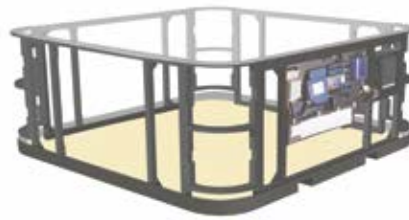

Durable Synthetic Support Structure