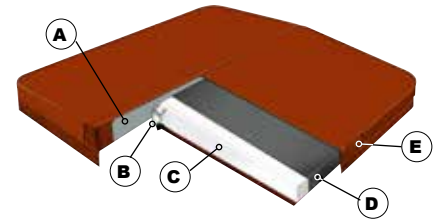

Passion Heavy Duty Cover

Designed to maintain superior insulation performance and ensure long-lasting durability.

- **(A)** Extra Insulating Bumper
- **(B)** Strong Aluminium U-Profile
- **(C)** Premium Insulation Board
- **(D)** **Unique: Aluminium Foil Sealed**
- **(E)** Double-Stitched Handles

Triple Layer Insulation

- **(A)** Polyurethane insulation on the spa shell
- **(B)** Insulating blanket wrapped around all plumbing
- **(C)** Insulated cabinet panel