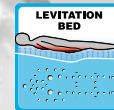

Euphoria

EXCLUSIVE COLLECTION

EXCLUSIVE

The Euphoria Spa combines the most innovative spa massage ever developed with a 4-person configuration that provides multiple types of invigorating massage. The Levitation Bed™ was developed by Passion Spas and allows the user to lie face down or face up on the massage bed for a head-to-toe massage on both the front and back of the body. The Euphoria also features a comfortable lounge and bucket seats, creating a plethora of seating and massage experiences, like Aqua Rolling Massage™, Therapy Wave Zone™, Intense Therapy Zone™ and Waterfall Massage™. The 100+ jets allow you to target any part of your body with an invigorating massage, and jet pressure can be controlled throughout the spa. The Euphoria includes our exclusive Synergy Water Maintenance System as well as the full line-up of standard features offered in our Exclusive Spa Collection.

- Dimensions: 91" x 91" x 36"
- Number of Seats: 2
- Number of Loungers: 2
- Total Massage Jets: 115
- Skimmer Bar
- Family Entertainment Station
- Aqua Rolling Massage
- Therapy Wave Zone
- Intense Therapy Zone
- Waterfall Massage
- Levitation Bed
- Soft Air Massage System
- Starbrite Interior Led Light System
- Audio System with Bluetooth
- WiFi-Ready
- Hybrid Heating™

1. Easyclean Shield
   - Synergy Water Maintenance System
   - Energy Efficient Filtration Pump
   - Capacity: 409 Gallons
   - Dry Weight: 893 Lbs
2. *Full specification page 58*